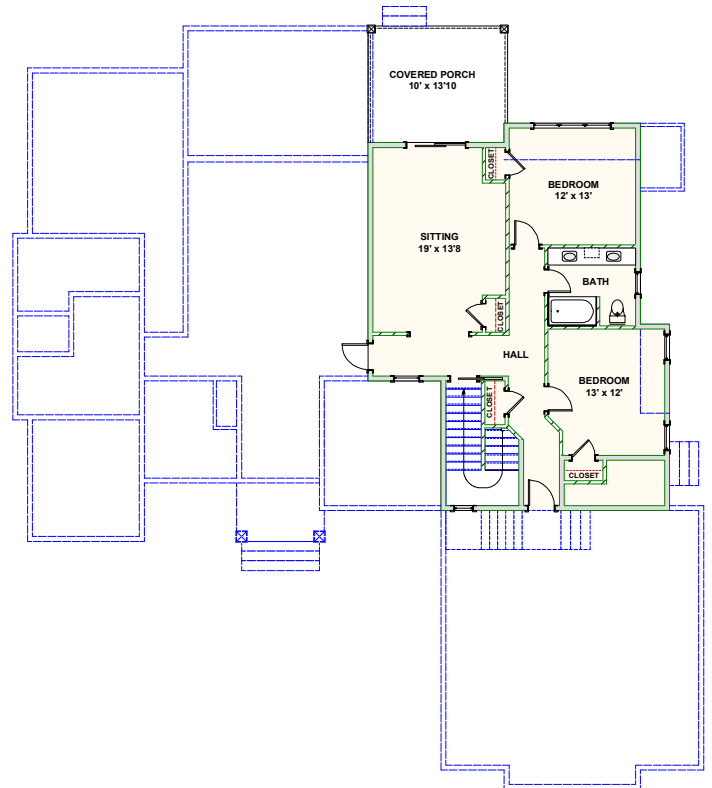

CAROLINA BLUEWATER CONSTRUCTION

BUILDING TOMORROW WITH AFFORDABLE QUALITY HOMES

910-575-7100

6934-9 BEACH DR SW, OCEAN ISLE BEACH, NC 28469

WATERWAY HOME 183

3,526 SQ FT | 4 BEDROOMS | 3 BATHS | 896 SQ FT GARAGES | 401 SQ FT PORCHES

WWW.CAROLINABLUEWATERCONSTRUCTION.COM

WATERWAY HOME 183

3,526 SQ FT | 4 BEDROOMS | 3 BATHS | 896 SQ FT GARAGES | 401 SQ FT PORCHES

71' x 92'5

1ST FLOOR - FLOOR PLAN

2ND FLOOR - FLOOR PLAN

CAROLINA
BLUEWATER
CONSTRUCTION