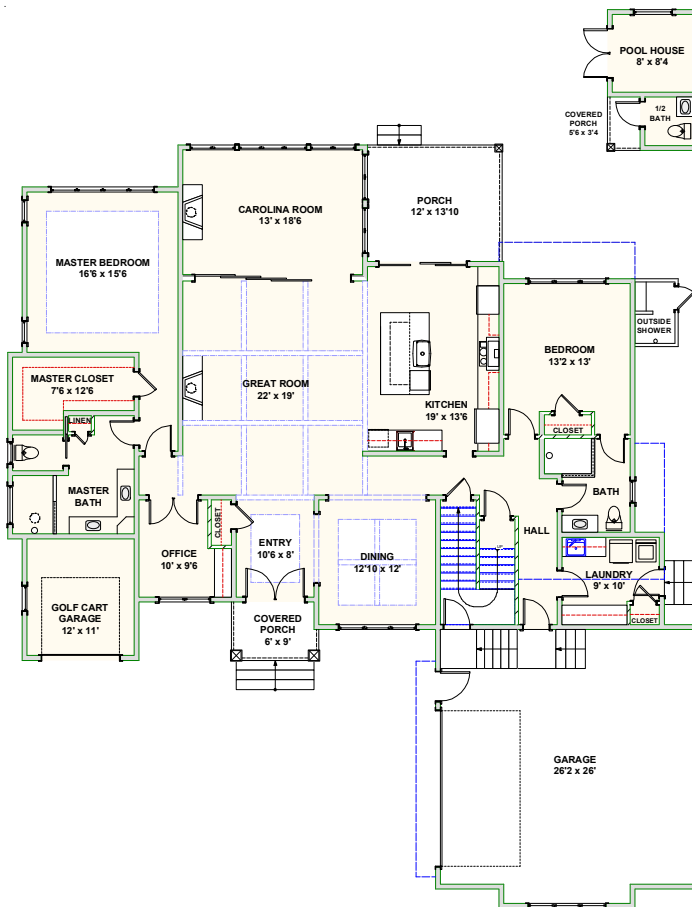

CAROLINA BLUEWATER CONSTRUCTION

BUILDING TOMORROW WITH AFFORDABLE QUALITY HOMES

910-575-7100

6934-9 BEACH DR SW, OCEAN ISLE BEACH, NC 28469

WATERWAY HOME 183

3,526 SQ FT | 4 BEDROOMS | 3 BATHS | 896 SQ FT GARAGES | 401 SQ FT PORCHES

WWW.CAROLINABLUEWATERCONSTRUCTION.COM

WATERWAY HOME 183

3,526 SQ FT | 4 BEDROOMS | 3 BATHS | 896 SQ FT GARAGES | 401 SQ FT PORCHES

71' x 92'5

1ST FLOOR - FLOOR PLAN

2ND FLOOR - FLOOR PLAN

CAROLINA
BLUEWATER
CONSTRUCTION